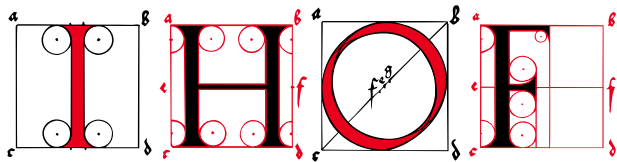

URER CAPS CREATES TWO
TONED LETTERFORMS WHEN
THE LOWER AND UPPERCASE
ARE TYPED IN SUCCESSION

A FOLLOWED BY

GIVES YOU

YOU CAN ALSO SET YOUR TYPE IN
ANOTHER FONT FIRST TO EDIT IT

dDuUrReErR cCaApPsS

THE RE IS ALSO A
VERSION THAT HAS
BOTH ALREADY
COMBINED