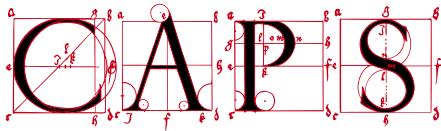

URER CAPS CREATES TWO
TONED LETTERFORMS WHEN
THE LOWER AND UPPERCASE
ARE TYPED IN SUCCESSION

A FOLLOWED BY

GIVES YOU

YOU CAN ALSO SET YOUR TYPE IN
ANOTHER FONT FIRST TO EDIT IT

dDuUrReErR cCaApPsS

THE RE IS ALSO A
VERSION THAT HAS
BOTH ALREADY
COMBINED